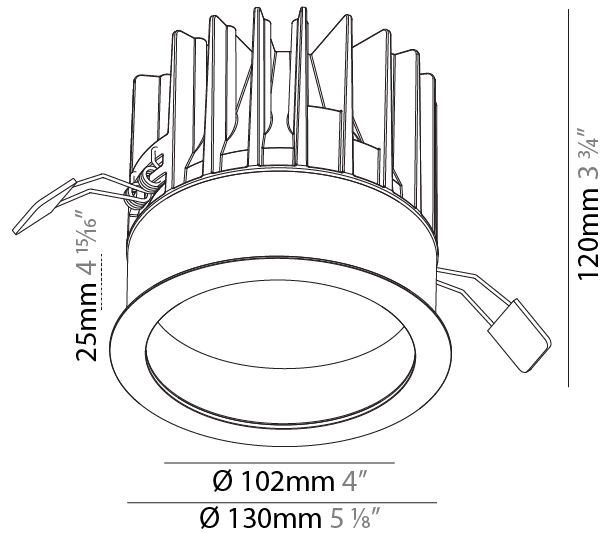

GENERAL

Series: Oiko
Subseries: Oiko Comfort
Brand: Prolight
Division: Architectural
Mounting Type: Recessed
Mounting Location: Ceiling
Subcategory: Downlight

PHYSICAL

Shape: Round
Diameter (mm): 130
Diameter (in): 5 1/8
Height (mm): 120
Height (in): 4 3/4
Ceiling Thickness (mm): 10 / 12.5 / 15
Ceiling Thickness (in): 3/8 or 1/2 or 9/16
Min. Recessing Depth (mm): 130
Min. Recessing Depth (in): 5 1/8
Light Distribution: Downlight
Weight (kg): 0.82
Weight (lbs): 1.81
Fixture Finish: SSR / BKV / CWI / CRY / HAB / UFT / ITA / RUA / FTG / MYG / LOD / PUS / FRO / FUP / KIA / POP / BLS / SPG / MEY / GOH / GUM / CHC / COM / ABZ / JAG / OBR / MOS / ROR
Fixture Material: Aluminum Die Cast
Cut-out Measurements: D. - 130mm / 5 1/8"

ELECTRICAL

Lamp Type: LED (Zhaga Standard)
Input Wattage (W): 28.6
Total Output Wattage (W): 26
Dimming: Tri-Mode (Non-Dimming and Phase Dimming (120Vac only) and 0-10V Dimming)
Driver Included: No
Driver Location: Recessed Housing
Driver Type: Constant Current - Universal
Housing: See components
Input Voltage (V): 120 - 277
Constant Current (MA): 700

LED

Number of LEDs: 1
Color Temperature (°K): 2700 / 3000 / 3500 / 4000
Max. Delivered Lumen (lm): 2282 / 2340 / 2436 / 2486
Nominal Lumen (lm): 3210 / 3290 / 34459 / 3530
CRI: >90 CRI
Lamp Life (hrs): 50000

OPTICAL

Reflector°: 12 / 24 / 40

RATINGS AND CERTIFICATIONS

Certified By: Certified for North American Standards
IP rating: IP20