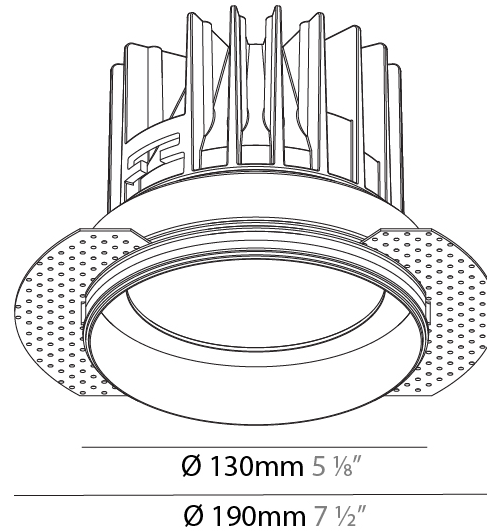

PHYSICAL

Shape: Round
Diameter (mm): 130
Diameter (in): 5 1/8
Height (mm): 122
Height (in): 4 13/16
Ceiling Thickness (mm): 10 / 12.5 / 15
Ceiling Thickness (in): 3/8 or 1/2 or 9/16
Min. Recessing Depth (mm): 130
Min. Recessing Depth (in): 5 1/8
Light Distribution: Downlight
Weight (kg): 0.882
Weight (lbs): 1.944
Fixture Finish: SSR / BKV / CWI / CRY / HAB / UFT / ITA / RUA / FTG / MYG / LOD / PUS / FRO / FUP / KIA / POP / BLS / SPG / MEY / GOH / GUM / CHC / COM / ABZ / JAG / OBR / MOS / ROR
Fixture Material: Aluminum Die Cast
Cut-out Measurements: 142mm / 5 9/16"
Upon Request: Unique Sizes Unique Ceiling Thickness

ELECTRICAL

Lamp Type: LED (Zhaga Standard)
Input Wattage (W): 28.6
Total Output Wattage (W): 26.4
Dimming: Tri-Mode (Non-Dimming and Phase Dimming (120Vac only) and 0-10V Dimming)
Driver Included: No
Driver Location: Recessed Housing
Driver Type: Constant Current - Universal
Driver Class: Class 2
Housing: See components
Input Voltage (V): 120 - 277
Constant Current (MA): 700

LED

Color Temperature (°K): 2700 / 3000 / 3500 / 4000
Max. Delivered Lumen (lm): 2282 / 2340 / 2436 / 2486
CRI: >90 CRI
Lamp Life (hrs): 50000

OPTICAL

Reflector°: 12 / 24 / 40

RATINGS AND CERTIFICATIONS

Certified By: Certified for North American Standards
IP rating: IP20
Upon Request: Special Beam Angles