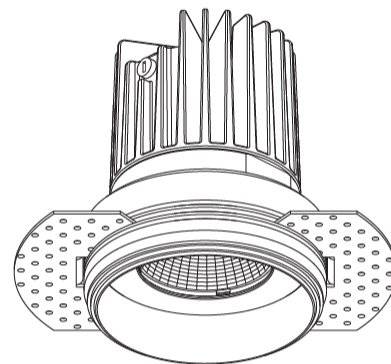

PHYSICAL

Shape: Round
Diameter (mm): 65
Diameter (in): 2 ⁹/₁₆
Height (mm): 90
Height (in): 3 ⁹/₁₆
Ceiling Thickness (mm): 10 / 12.5 / 15
Ceiling Thickness (in): 3/8 or 1/2 or 9/16
Min. Recessing Depth (mm): 110
Min. Recessing Depth (in): 4 ¹⁵/₁₆
Light Distribution: Downlight
Weight (kg): 0.312
Weight (lbs): 0.687
Fixture Finish: SSR / BKV / CWI / CRY / HAB / UFT / ITA / RUA / FTG / MYG / LOD / PUS / FRO / FUP / KIA / POP / BLS / SPG / MEY / GOH / GUM / CHC / COM / ABZ / JAG / OBR / MOS / ROR
Fixture Material: Aluminum Die Cast
Cut-out Measurements: 79mm / 3 1/8"

ELECTRICAL

Lamp Type: LED (Zhaga Standard)
Input Wattage (W): 15.5
Total Output Wattage (W): 14
Dimming: Tri-Mode (Non-Dimming and Phase Dimming (120Vac only) and 0-10V Dimming)
Driver Included: No
Driver Location: Recessed Housing
Driver Type: Constant Current - Universal
Driver Class: Class 2
Input Voltage (V): 120 - 277
Constant Current (MA): 500

LED

Color Temperature (°K): 2700 / 3000 / 3500 / 4000
Max. Delivered Lumen (lm): 930 / 960 / 1009 / 1030
Nominal Lumen (lm): 1386 / 1438 / 1511 / 1542
CRI: >90 CRI
Lamp Life (hrs): 50000
Upon Request: Special Color Temperature RGB-W Tunable White Special LED

OPTICAL

Reflector: 20 / 40 / 60
Adjustability: Fixed

RATINGS AND CERTIFICATIONS

Certified By: Certified for North American Standards
IP rating: IP44
Upon Request: Special Beam Angles

90mm 3 ⁹/₁₆"

Ø 65mm 2 ⁹/₁₆"

Ø 115mm 4 ¹/₂"